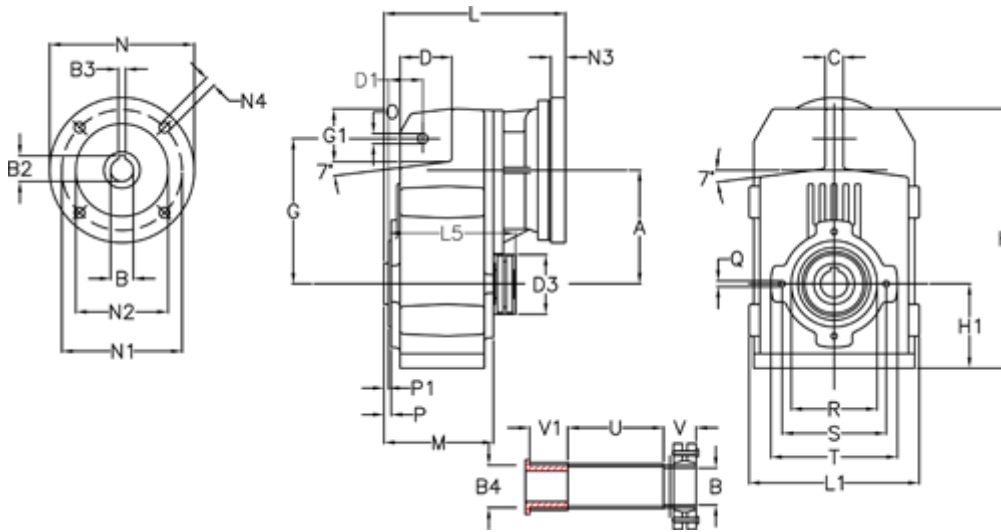

Article number: 29560202188240  
 Description: Shaft mounted gear  
 A252QF30-21,8-P100B5

## Measures

A = 128.75	D1 = 43.5	I5 = 197.5	P1	= 3.5	V = 4
B = 30	d3 = 83	M = 135.5	Q	= M10x14	V1 = 4
B1 = 28	G = 162	N = 250	R	= 110	
B2 = 31.3	G1 = 58.0	N1 = 215	S	= 130	
B3 = 8	H = 290.5	N2 = 180	T	= 150	
B4 = 30	H1 = 93.5	N4 = M12x16	Tightening torque Nm adapter bushing = 6.0		
C = 20	L = 242.5	O = 13	Tightening torque Nm shrink disc = 7.0		
D = 57.0	L1 = 188	P = 6.0	U	= 120.5	